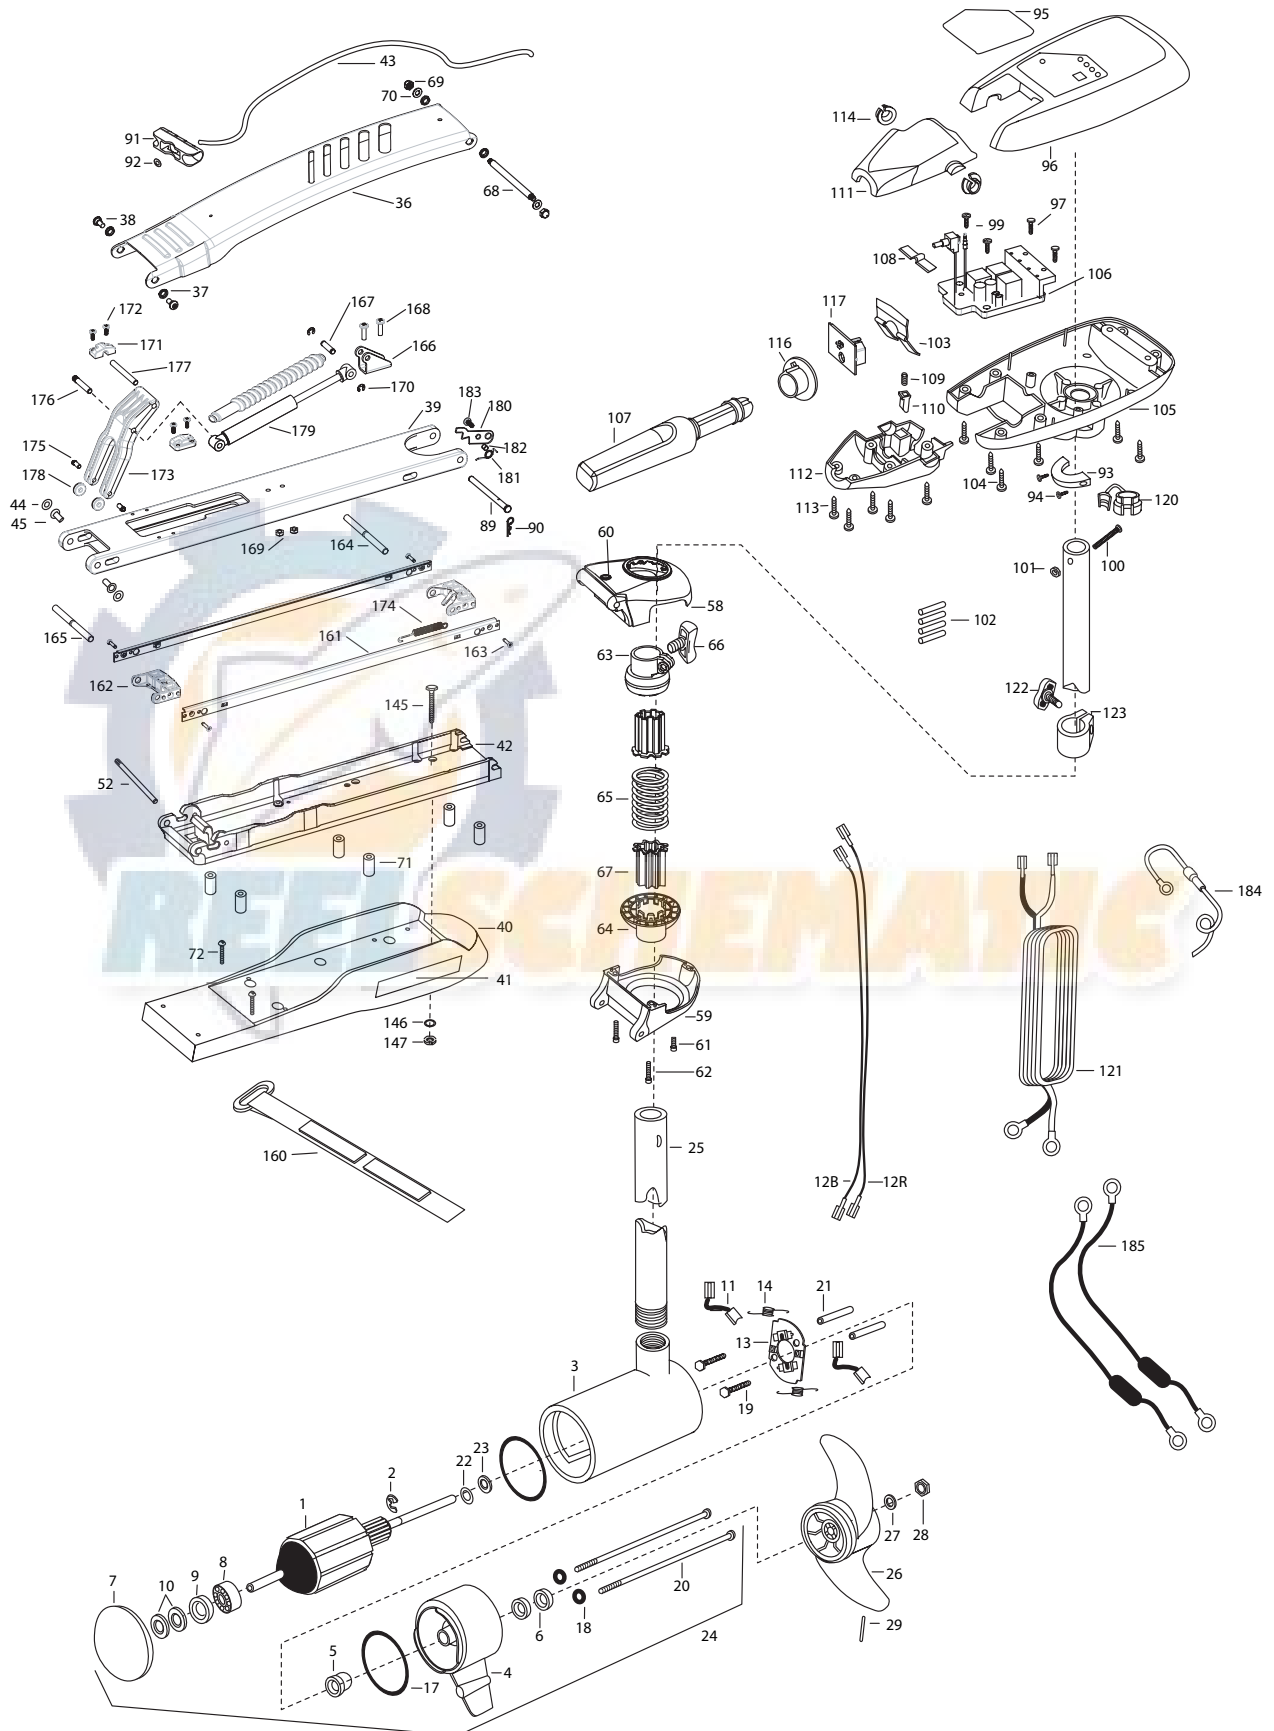

RT PRO 101
101 lbs Thrust
36 volt 46 amps
52" & 62" SHAFT

for use with "AH" serial numbers
3-year warranty from the date of purchase

1	2-100-216	ARMATURE ASSEMBLY 36V 4"	58	2772318	BRACKET BASE TOP/EYELET ASSEMBLY	*146	2261713	WASHER-1/4 FLAT S/S [6.EA]
2	788-040	RETAINING RING	59	2991772	BRKT BOTTOM/BEARING SW ASSEMBLY	*147	2263103	NUT-1/4-20 NYLOCK-JAM [6.EA]
3	2-200-310	CENTER HOUSING ASSEMBLY 4.0 TXT	60	2772352	EYELET KIT -ROPE	160	2263804	STRAP - VELCRO 30.5"
4	2-300-340	BRUSH END HOUSING ASSEMBLY	61	2263422	SCREW 5/16-18 X 1 SHCS SS	161	2263615	TIE RAIL LONG [2 EA.]
5	144-017	BEARING- FLANGE (SERVICE ONLY)	62	2263424	SCREW 5/16-18 X 2-1/2 SHCS [2.EA]		2263610	TIE RAIL SHORT [2 EA.]
6	880-025	SEAL [2.EA]	63	2261525	SPRING-SLEEVE UPPER	162	2262645	LATCH PIN HOLDER [2 EA.]
7	421-376R	PLAIN END HOUSING ASSEMBLY	64	2261535	SPRING SLEEVE, LOWER	163	2263456	SCREW #8 - 3/4" BTFH SS [4 EA.]
8	140-010	BALL BEARING	65	2262705	SPRING, BOWGUARD, HC	164	2262661	LATCH PIN, GROOVED FRONT SS
9	990-045	THRUST SPACER	66	2011366	SCREW-COLLAR SS	165	2262663	LATCH PIN, GROOVED REAR SS
10	992-010	SPRING WASHER [2.EA]	67	2264702	INSERT-TUBE [2 EA.]	166	2261990	BRACKET, CYLINDER FRONT
11	186-094	BRUSH [2.EA]	68	2262604	PIN- THREADED SS	167	2262665	PIN, 2 E-CLIP, SS
12B	640-018	LEADWIRE-BLACK 10 AWG 62 1/2"	69	2223100	NUT - NYLOC SS [2.EA]	168	2332104	SCREW 1/4-20 X 5/8" PH SS [2 EA.]
12R	640-123	LEADWIRE-RED 10 AWG 64"	70	2261722	WASHER SS [2.EA]	169	2073100	1/4-20" NUT SS [2 EA.]
13	738-004	BRUSH PLATE 4"	■	2994832	BAG ASSEMBLY	170	2263006	E-CLIP [2 EA.]
14	975-041	SPRING- TORSION [2.EA]	*71	2261505	SPACER, MOTOR REST [6.EA]	171	2261995	BRACKET REAR [2 EA.]
17	701-009	O-RING —THRU BOLT [2.EA]	*72	2263434	SCREW, 8-18 X 1 PPH SS [2.EA]	172	2223454	SCREW #10-32 X 1/2" PH SS [4 EA.]
18	701-043	O-RING [2.EA]	89	2262606	PIN- CLEVIS SS	173	2261545	YOKE-GAS ASSIST
19	830-027	SCREW -SELF THREAD 10-32X2 1/4" [2.EA]	90	2260806	SPRING CLIP SS	174	2262722	SPRING EXTENSION
20	830-096	THRU BOLT 12-24X11.56 [2.EA]	91	2150400	PULL-GRIP	175	2262635	PIN ROLLER SS [2 EA.]
21	973-025	SPACER- BRUSH PLATE [2.EA]	92	2151700	WASHER-EYE SHAFT .562 OD	176	2262667	PIN-KNURLED SS
22	990-051	WASHER- STEEL	93	2061517	COLLAR- CTRL BOX SW WHITE	177	2262669	PIN-YOKE PIVOT SS
23	990-052	WASHER- NYLATRON	94	2263434	SCREW, 8-18 X 1 PPH SS [2.EA]	178	2262320	ROLLER YOKE [2 EA.]
24	2316288	MOTOR ASSEMBLY 36V 4" VARS 52"/62" WHITE	95	2195651	DECAL- COVER RT101 PRO /B/HC	179	2998431	CYLINDER/SHOCK BOOT ASSEMBLY 62"
25	2032085	TUBE COMP. WHITE 62"	96	2300219	COVER- CONTROL BOX RIPTIDE WHITE		2998429	CYLINDER /SHOCK BOOT ASSEMBLY 52"
	2032034	TUBE COMP. WHITE 52"	97	2301310	SCREW- #8-18 X1/2 SS [2.EA]	180	2262670	LATCH PIN STOP LEVER
■	1378132	PROPELLER KIT	99	2372100	SCREW- #8-18X5/8 THD SS [2.EA]	181	2262723	SPRING, MAXXUM PRO
26	2331160	PROPELLER W.WEDGE 2	100	2263406	SCREW- #10-24 2 SS	182	2301700	SPACER-RELEASE LEVER BRASS
27	2091701	WASHER-PROP LARGE	101	2333101	NUT- HEX #10-24 UNC NYLOCK SS	183	2332104	SCREW 1/4-20 X 5/8" SS
28	2198401	ANODE	102	2305401	SHRINK TUBE- .374 X 1.50 [4 EA.]	184	2998200	CIRCUIT BREAKER ASEMBLY
29	2262658	PIN-DRIVE SS	103	2302743	SPRING- DETENT (HANDLE-TILT)	185	2340610	CONNECTOR CABLE [2 EA.]
■	2991745	MOUNT,BOW ASSEMBLY, SW 62"	104	2303412	SCREW- #6-20 X 5/8 SELF TAP [5.EA]			
	2991744	MOUNT,BOW ASSEMBLY, SW 52"	105	2062596	CONTROL BOX- SW WHT			
36	2264256	ARM UPPER-SW LONG 62"	106	2184001	CONTROL BOARD ASSEMBLY 24/36V			
	2264251	ARM UPPER-SW STD. 52"	107	2990915	HANDLE ASSEMBLY W/O U- JOINT			
37	2293501	BUSHING, STAINLESS STEEL [4.EA]	108	2302742	SPRING- DETENT (OFF) SS			
38	2263500	BOLT, SHOULDER MAXXUM [2.EA]	109	2302745	SPRING- RELEASE BUTTON SS			
39	2264336	ARM-LOWER GAS ASSIST,LG,SW, 62"	110	2303720	RELEASE BUTTON- HANDLE			
	2264331	ARM-LOWER GAS ASSIST, STD, SW, 52"	111	2060411	HANDLE TOP HALF- MAXIMIZE			
40	2263915	MOTOR REST LONG MAXXUM RT PRO 62"	112	2060415	HANDLE LOWER HALF			
	2263914	MOTOR REST STD. MAXXUM RT PRO 52"	113	2303412	SCREW - 6-20 X 5/8 SELF TAP [5.EA]			
41	2195530	DECAL-MAXXUM RT PRO,MOTOR REST [2.EA]	114	2060005	BEARING- HANDLE PIVOT [2.EA]			
42	2993982	BOWPLATE- SW LG MACH/INSERT, 62"	116	2992852	ACTUATOR- CAM			
	2993983	BOWPLATE - SW STD. MACH/INSERT 52"	117	2184020	POT ADAPTER			
43	2251601	ROPE 40" MAXXUM MOUNT	120	2052900	STRAIN RELIEF- C.CORD/C			
44	2261708	WASHER-3/8X1/2X.010 SS [2.EA]	121	2090650	LEADWIRE- 10 GA (RINGS)			
		[62" MODELS ONLY]	122	2011366	SCREW- COLLAR/NEW KNOB SS			
45	2236000	BEARING NYLINER- [2.EA]	123	2031520	COLLAR- DEPTH (W/O INSERT)			
52	2260505	HINGE-PIN HEADLESS SS	■	2994830	BAG ASSEMBLY-MAXXUM			
■	2991764	BOWGUARD ASSEMBLY-HAND CTRL, 52/62	*145	2263431	SCREW 1/4-20 X 3.5 PPH [6.EA]			